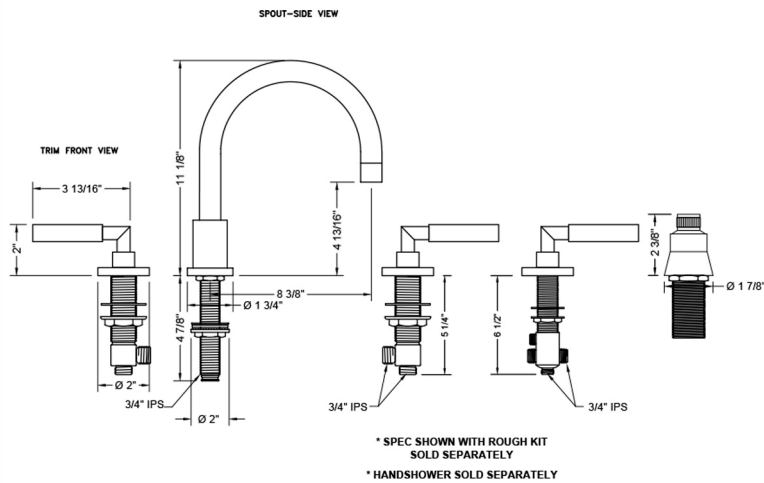

SPECIFICATION DRAWING: