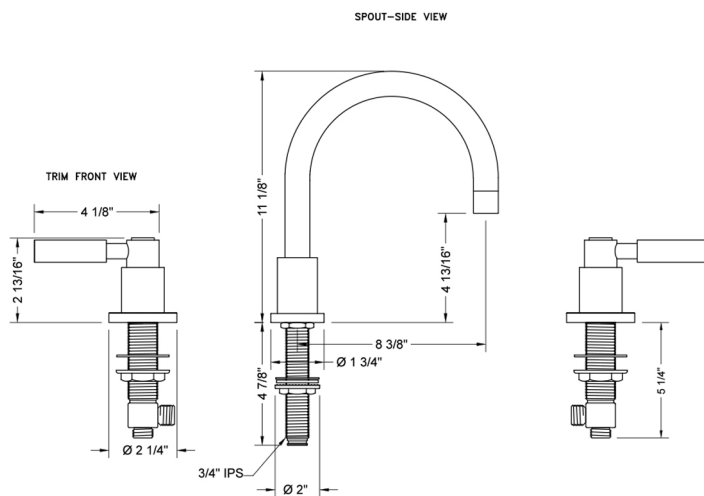

### FEATURES:

- All brass roman deck mount tub set trim
- Quick connect/disconnect spout
- Swivel Spout includes full flow aerator
- Spout Hole Size Min-Max: 1 1/8" - 1 3/4"
- Valve Hole Size Min-Max: 1 1/4" - 1 3/8"
- ADA Compliant Levers
- Requires J-6912 rough in kit

### SPECIFICATION DRAWING:

\* SPEC SHOWN WITH ROUGH KIT  
SOLD SEPARATELY