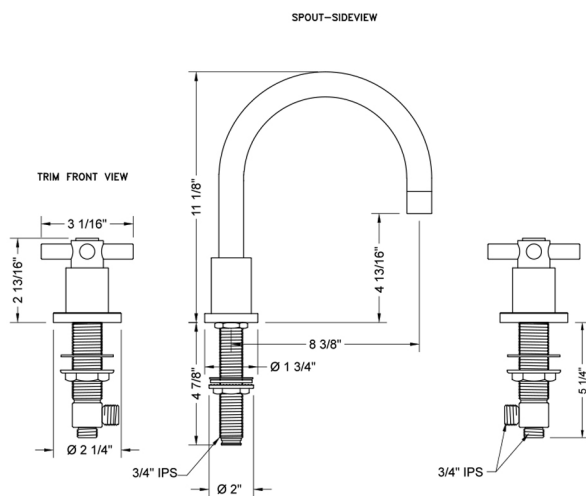

Contempo Roman Tub Set with Contempo Cross Handles

Model #: 9980-C-TRIM-

FEATURES:

- All brass roman deck mount tub set trim
- Quick connect/disconnect spout
- Swivel Spout includes full flow aerator
- Spout Hole Size Min-Max: 1 1/8" - 1 3/4"
- Valve Hole Size Min-Max: 1 1/4" - 1 3/8"
- Requires J-6912 rough in kit

SPECIFICATION DRAWING:

* SPEC SHOWN WITH ROUGH KIT
SOLD SEPARATELY

AVAILABLE HANDLES: