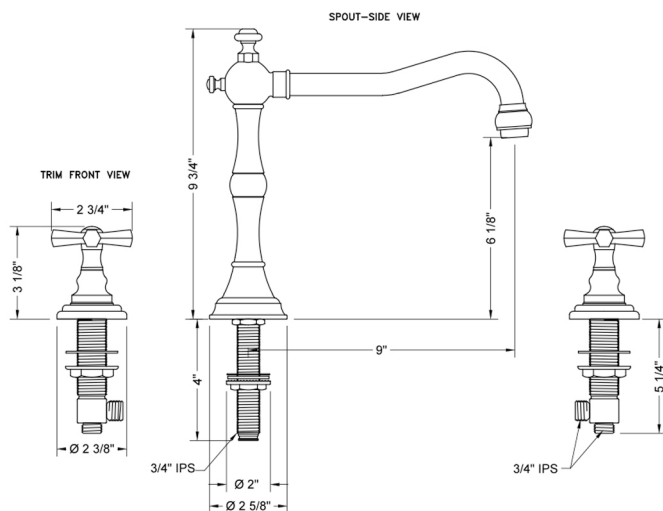

Roaring 20's Roman Tub Set with Hex Cross Handles

Model #: 9930-T676-TRIM-

FEATURES:

- All brass roman deck mount tub set trim
- Quick connect/disconnect spout
- Swivel Spout includes full flow aerator
- Spout Hole Size Min-Max: 1 1/4" - 1 3/8"
- Valve Hole Size Min-Max: 1 1/4" - 1 3/8"
- Both standard metal & porcelain buttons are included for handles
- Requires J-6910 rough in kit

AVAILABLE FINISHES:

Polished Chrome (PCH)	Satin Chrome (SC)	Bronze Umber (BU)
Satin Nickel (SN)	Pewter (PEW)	Caramel Bronze (CB)
Polished Nickel (PN)	Antique Brass (AB)	Antique Copper (ACU)
Oil-Rubbed Bronze (ORB)	Polished Brass (PB)	Polished Copper (PCU)
Vintage Bronze (VB)	Satin Brass (SB)	Rose Gold (RG)
Matte Black (MBK)	Satin Gold (SG)	Polished Gold (PG)
Black Nickel (BKN)	Bombay Gold (BG)	Jewelers Gold (JG)
Europa Bronze (EB)	White (WH)	Sedona Beige (SDB)
Tristan Brass (TB)	Unlacquered Brass (ULB)	Satin Cooper (SCU)

SPECIFICATION DRAWING:

* SPEC SHOWN WITH ROUGH KIT
SOLD SEPARATELY

AVAILABLE HANDLES: