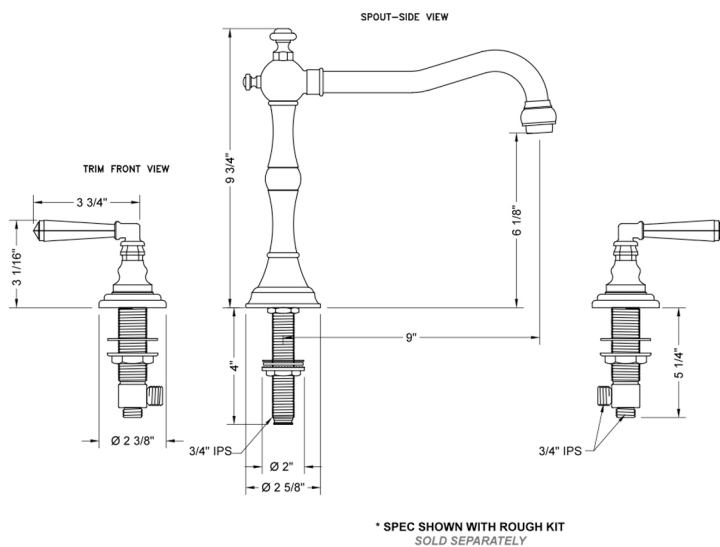

Roaring 20's Roman Tub Set with Hex Lever Handles

Model #: 9930-T675-TRIM-

FEATURES:

- All brass roman deck mount tub set trim
- Quick connect/disconnect spout
- Swivel Spout includes full flow aerator
- Spout Hole Size Min-Max: 1 1/4" - 1 3/8"
- Valve Hole Size Min-Max: 1 1/4" - 1 3/8"
- ADA Compliant Levers
- Requires J-6910 rough in kit

SPECIFICATION DRAWING:

AVAILABLE HANDLES: