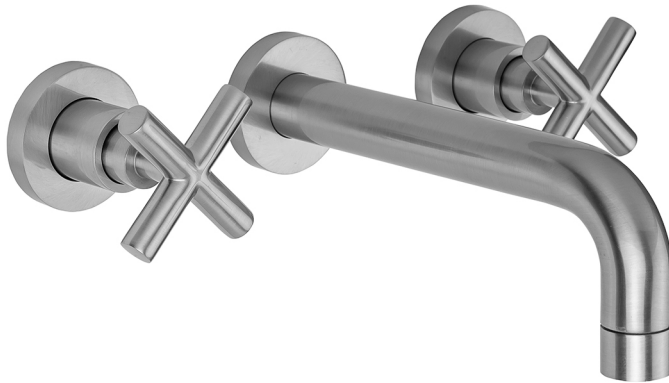

# Contempo Wall Faucet TRIM with Cross Handles -1.2 GPM

**Model #: 9880-W-WT462-TR-1.2-**

## FEATURES:

- All brass construction 8" center to center
- 1/4 turn ceramic valves
- Stationary wall mounted spout
- Available flow rates: 1.5, 1.2, & 0.5 GPM. Additional flow rate (aerator) options available. Contact JACLO
- Requires 5550-RGH rough kit