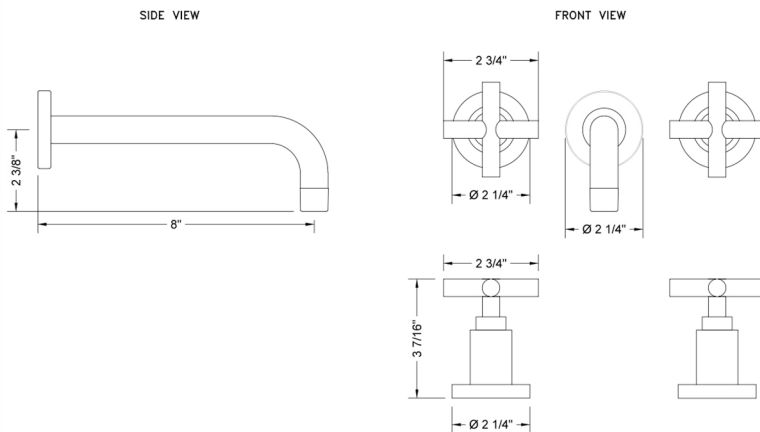

## FEATURES:

- All brass construction 8" center to center
- 1/4 turn ceramic valves
- Stationary wall mounted spout
- Available flow rates: 1.5, 1.2, & 0.5 GPM. Additional flow rate (aerator) options available. Contact JACLO
- Requires 5550-RGH rough kit

## SPECIFICATION DRAWING: