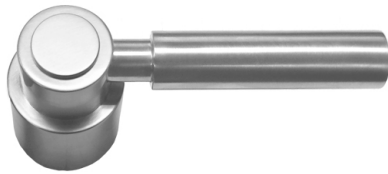

## Contempo Lever Handle

**Model #: 9880-LEVER-**

### FEATURES:

- All brass replacement lever handle
- Replacement for Contempo Collection showers & faucets, roman tub trims

### AVAILABLE FINISHES:

Polished Chrome (PCH)	Satin Chrome (SC)	Bronze Umber (BU)
Satin Nickel (SN)	Pewter (PEW)	Caramel Bronze (CB)
Polished Nickel (PN)	Antique Brass (AB)	Antique Copper (ACU)
Oil-Rubbed Bronze (ORB)	Polished Brass (PB)	Polished Copper (PCU)
Vintage Bronze (VB)	Satin Brass (SB)	Matte Black (MBK)
Satin Gold (SG)	Polished Gold (PG)	Black Nickel (BKN)
Bombay Gold (BG)	Jewelers Gold (JG)	Europa Bronze (EB)
White (WH)	Sedona Beige (SDB)	Tristan Brass (TB)
Unlacquered Brass (ULB)	Satin Cooper (SCU)	