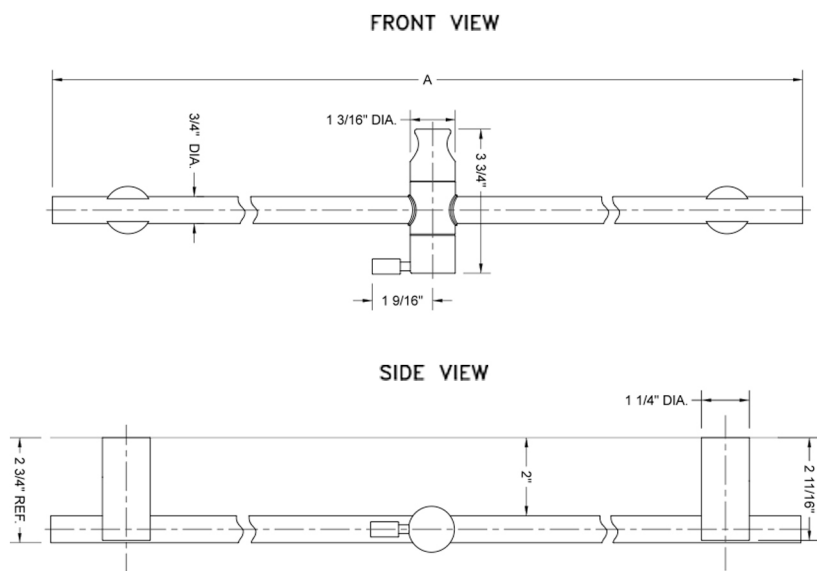

## 36" Retrofit Wall Bar with Adjustable Mounts

**Model #: 9736-**

### FEATURES:

- 36" Brass universal fit wall bar
- Adjustable height & angle
- Adjustable mounts to fit pre existing holes, no need to re-tile or patch walls. Mounts can adjust to cover holes.
- Lever adjustment for easy movement of slider up & down & side to side
- 180° handshower angle adjustment
- Conical end of hose sits in holder
- Mounting hardware included
- CLSD-95 soap dish for wall bar sold separately
- Oversized escutcheons available to cover large existing holes. Contact JACLO.

### SPECIFICATION DRAWING:

DECORATIVE WALL BAR		
PART. #	DESCRIPTION	A
9724	24" ADJ. WALL BAR	24"
9730	30" ADJ. WALL BAR	30"
9736	36" ADJ. WALL BAR	36"