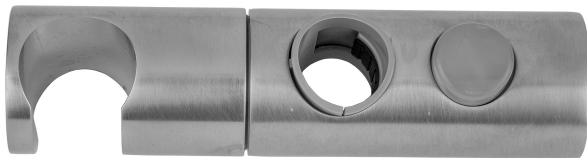

Slider for 9636 Wall Bar

**Model #: 9636-SLIDER-**

**FEATURES:**

- Replacement handshower slider for 9624, 9630, and 9636 wall bars
- Conical end of hose sits in fork

**AVAILABLE FINISHES:**

Polished Chrome (PCH)	Satin Chrome (SC)	Bronze Umber (BU)
Satin Nickel (SN)	Pewter (PEW)	Caramel Bronze (CB)
Polished Nickel (PN)	Antique Brass (AB)	Antique Copper (ACU)
Oil-Rubbed Bronze (ORB)	Polished Brass (PB)	Polished Copper (PCU)
Vintage Bronze (VB)	Satin Brass (SB)	Matte Black (MBK)
Satin Gold (SG)	Polished Gold (PG)	Black Nickel (BKN)
Bombay Gold (BG)	Jewelers Gold (JG)	Europa Bronze (EB)
White (WH)	Sedona Beige (SDB)	Tristan Brass (TB)
Unlacquered Brass (ULB)	Satin Cooper (SCU)	

**SPECIFICATION DRAWING:**

FRONT VIEW