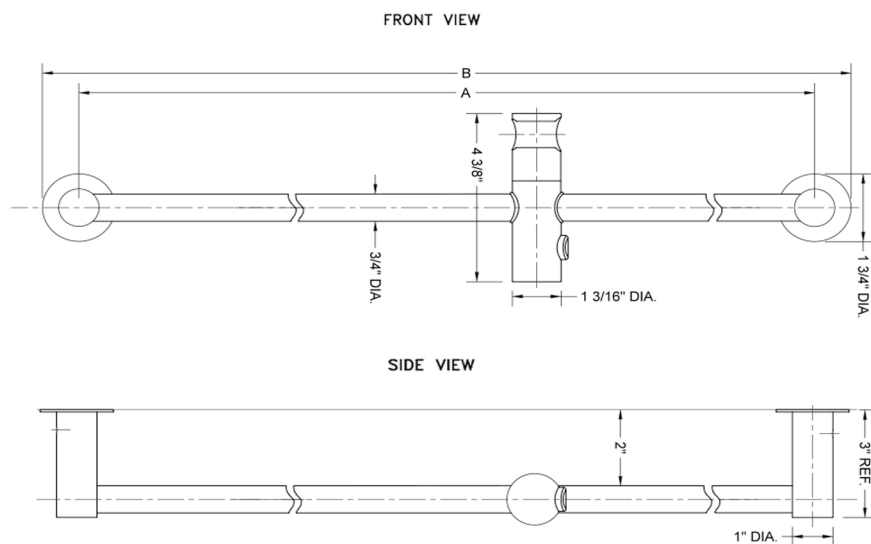

36" Contemporary Slim Wall Bar

Model #: 9636-

FEATURES:

- 36" Brass contemporary slim wall bar
- Adjustable handshower angle
- Push button slider easily moves up & down & side to side
- Conical end of hose sits in holder
- Mounting hardware included
- CLSD-95 soap dish for wall bar sold separately
- Custom lengths available. Contact JACLO for pricing & availability.

SPECIFICATION DRAWING:

DECORATIVE WALL BARS			
PART. #	DESCRIPTION	A	B
9624	24" WALL BAR	24"	25 3/4"
9630	30" WALL BAR	30"	31 3/4"
9636	36" WALL BAR	36"	37 3/4"