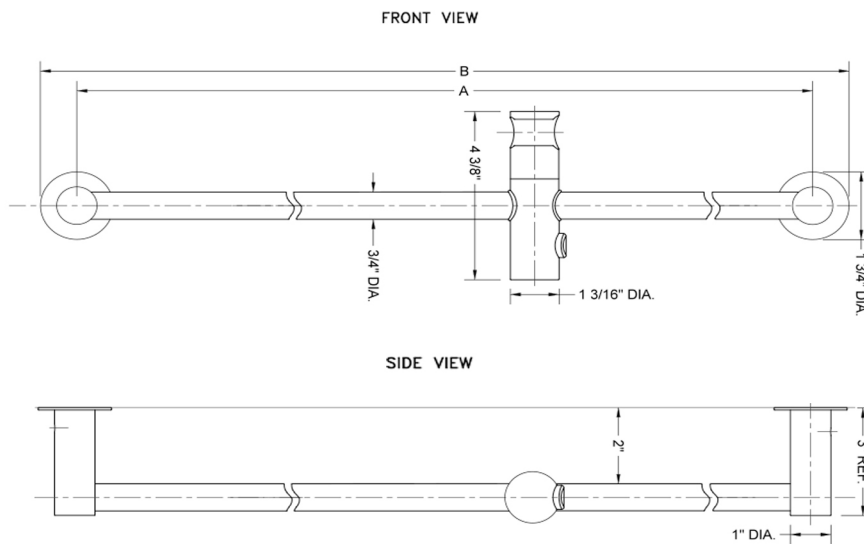

## 30" Contemporary Slim Wall Bar

Model #: 9630-

### FEATURES:

- 30" Brass contemporary slim wall bar
- Adjustable handshower angle
- Push button slider easily moves up & down & side to side
- Conical end of hose sits in holder
- Mounting hardware included
- CLSD-95 soap dish for wall bar sold separately
- Custom lengths available. Contact JACLO for pricing & availability.

### SPECIFICATION DRAWING:

DECORATIVE WALL BARS			
PART. #	DESCRIPTION	A	B
9624	24" WALL BAR	24"	25 3/4"
9630	30" WALL BAR	30"	31 3/4"
9636	36" WALL BAR	36"	37 3/4"