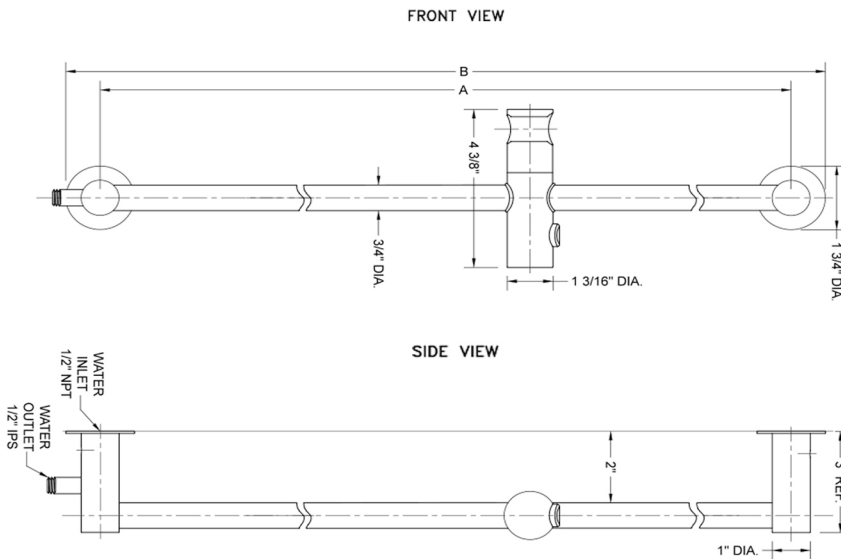

# 36" Contemporary Slim Wall Bar with Bottom Outlet Integral Water Supply

**Model #: 9536-**

### FEATURES:

- 36" Brass wall bar with bottom water outlet
- Integral water outlet eliminates need for separate water supply elbow
- Push button slider easily moves up & down & side to side
- Adjustable handshower angle
- Replace showerarm & showerhead with sliderail for handshower & hose
- Perfect for full height shower & shower seat applications
- Conical end of hose sits in holder
- Custom lengths available. Contact JACLO for pricing & availability
- Mounting hardware included

### SPECIFICATION DRAWING:

DECORATIVE WALL BARS			
PART. #	DESCRIPTION	A	B
9524	24" WALL BAR	24"	25 3/4"
9530	30" WALL BAR	30"	31 3/4"
9536	36" WALL BAR	36"	37 3/4"