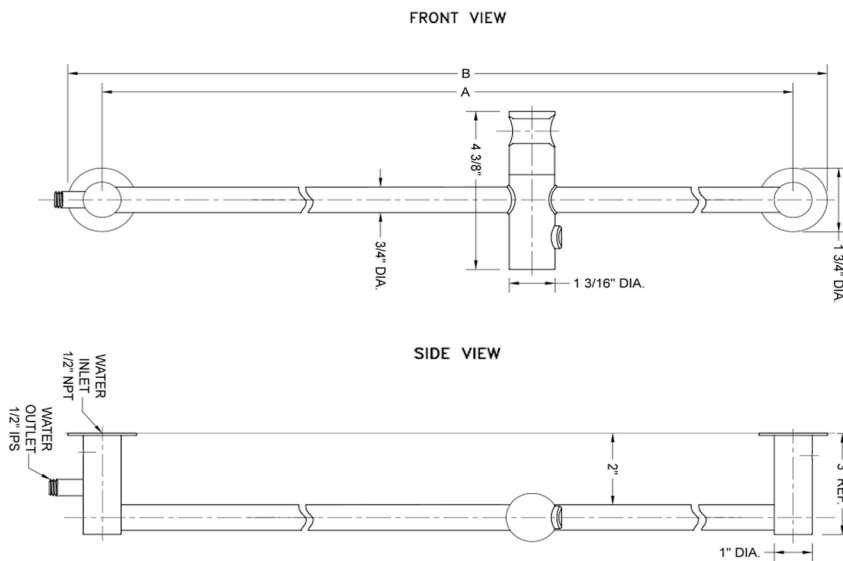

# 30" Contemporary Slim Wall Bar with Bottom Outlet Integral Water Supply

**Model #: 9530-**

## FEATURES:

- 30" Brass wall bar with bottom water outlet
- Integral water outlet eliminates need for separate water supply elbow
- Push button slider easily moves up & down & side to side
- Adjustable handshower angle
- Replace showerarm & showerhead with sliderail for handshower & hose
- Perfect for full height shower & shower seat applications
- Conical end of hose sits in holder
- Custom lengths available. Contact JACLO for pricing & availability
- Mounting hardware included
- CLSD-95 soap dish for wall bar sold separately

## SPECIFICATION DRAWING:

DECORATIVE WALL BARS			
PART. #	DESCRIPTION	A	B
9524	24" WALL BAR	24"	25 3/4"
9530	30" WALL BAR	30"	31 3/4"
9536	36" WALL BAR	36"	37 3/4"