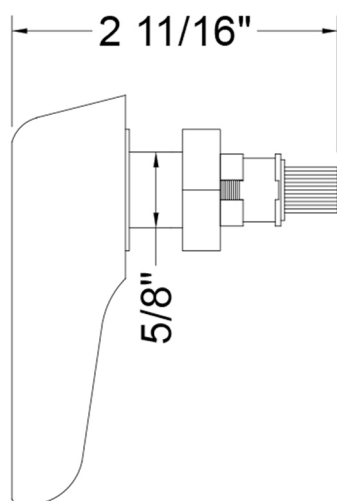

Toilet Tank Trip Lever To Fit TOTO

Model #: 9390-

FEATURES:

- Toilet tank "trip" lever to fit TOTO model: THU390, THU485
- Brass arm
- Fits TOTO Models: Vespian II 1G, Drake II 1G

AVAILABLE FINISHES:

Polished Chrome (PCH)	Satin Chrome (SC)	Bronze Umber (BU)
Satin Nickel (SN)	Pewter (PEW)	Caramel Bronze (CB)
Polished Nickel (PN)	Antique Brass (AB)	Antique Copper (ACU)
Oil-Rubbed Bronze (ORB)	Polished Brass (PB)	Polished Copper (PCU)
Vintage Bronze (VB)	Satin Brass (SB)	Rose Gold (RG)
Matte Black (MBK)	Satin Gold (SG)	Polished Gold (PG)
Black Nickel (BKN)	Bombay Gold (BG)	Jewelers Gold (JG)
Europa Bronze (EB)	White (WH)	Sedona Beige (SDB)
Tristan Brass (TB)	Unlacquered Brass (ULB)	

SPECIFICATION DRAWING:

SIDE VIEW

FRONT VIEW