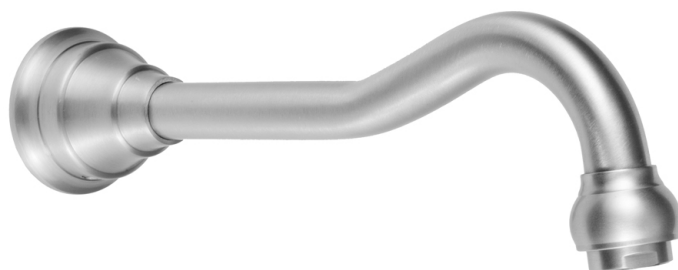

Roaring 20's Tub Spout

Model #: 9230-

FEATURES:

- All brass tub spout
- 1/2" female IPS inlet
- 10 1/4" reach
- Quick connect/disconnect
- No splash full flow aerator
- Collection: Roaring 20's

AVAILABLE FINISHES:

Polished Chrome (PCH)	Satin Chrome (SC)	Bronze Umber (BU)
Satin Nickel (SN)	Pewter (PEW)	Caramel Bronze (CB)
Polished Nickel (PN)	Antique Brass (AB)	Antique Copper (ACU)
Oil-Rubbed Bronze (ORB)	Polished Brass (PB)	Polished Copper (PCU)
Vintage Bronze (VB)	Satin Brass (SB)	Matte Black (MBK)
Satin Gold (SG)	Polished Gold (PG)	Black Nickel (BKN)
Bombay Gold (BG)	Jewelers Gold (JG)	Europa Bronze (EB)
White (WH)	Sedona Beige (SDB)	Tristan Brass (TB)
Unlacquered Brass (ULB)	Satin Cooper (SCU)	