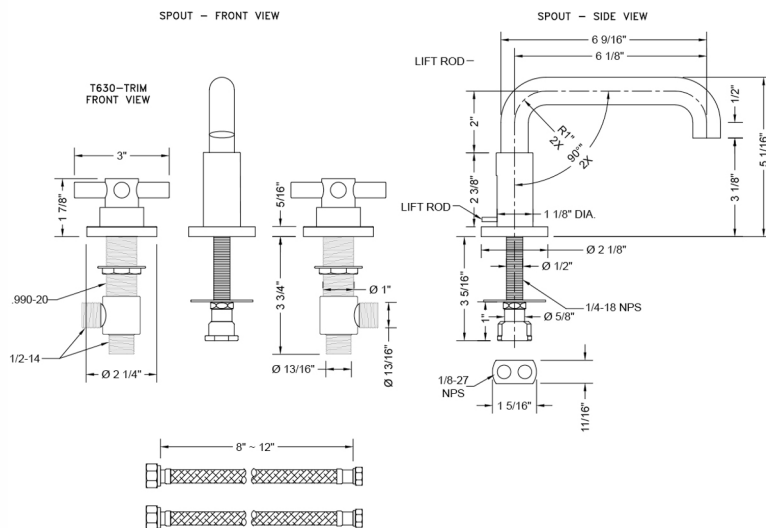

Downtown Contempo Faucet with Round Escutcheons & Low Contempo Cross Handles- 0.5 GPM

Model #: 8882-T630-0.5-

FEATURES:

- All brass 8" - 12" widespread faucet includes brass pop-up drain with overflow
- 1/4 turn ceramic valves
- Low Profile Swivel Spout (For Stationary Spout option, contact JACLO)
- Available Flow Rates: 1.5, 1.2 & 0.5 GPM. Additional flow rate (aerator) options available. Contact JACLO.
- 5 3/4" spout reach
- Spout Hole Size: 1 1/2" - 1 7/8"
- Valve Hole Size: 1 1/8" - 1 5/8"

SPECIFICATION DRAWING:

AVAILABLE HANDLES:

COMPLIANCES: