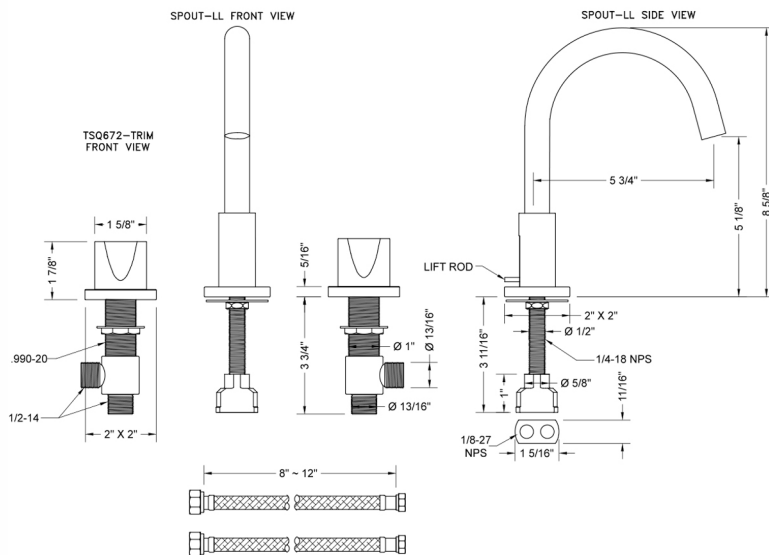

SPECIFICATION DRAWING: