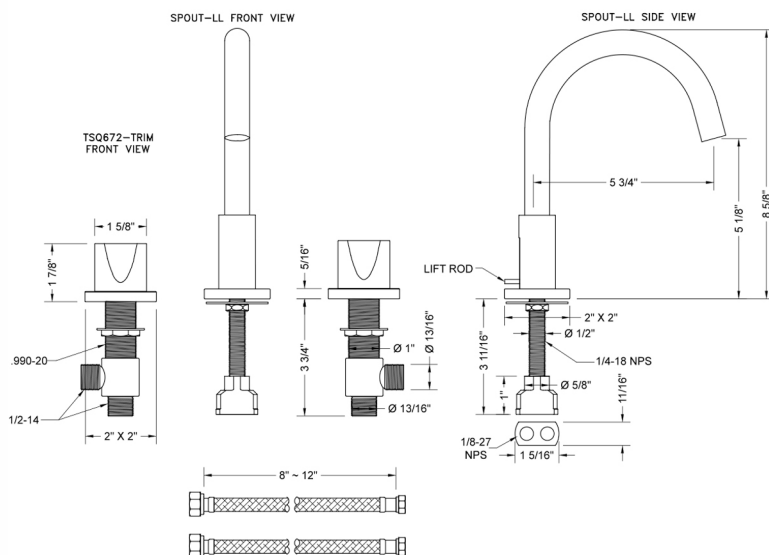

SPECIFICATION DRAWING: