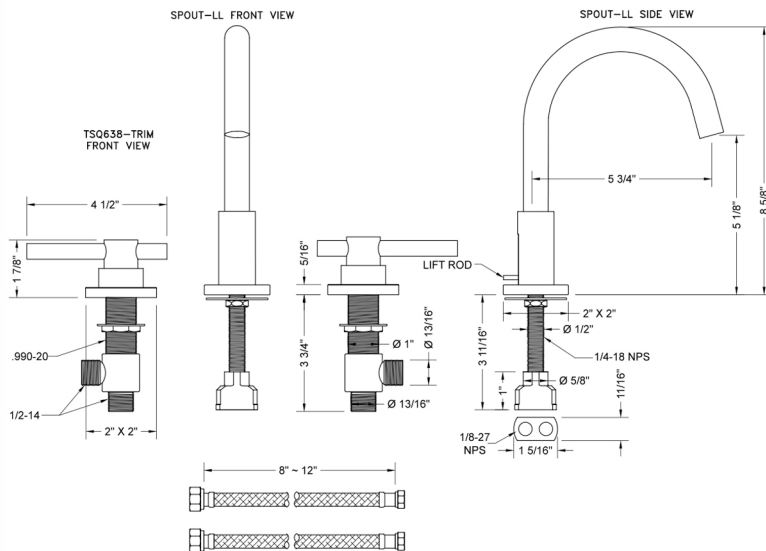

SPECIFICATION DRAWING: