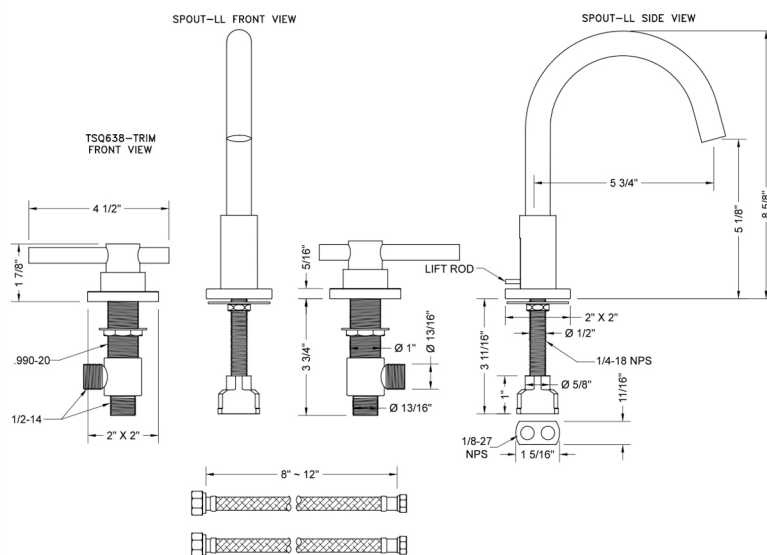

Uptown Contempo Faucet with Square Escutcheons & Low Peg Lever Handles -1.2 GPM

Model #: 8881-TSQ638-1.2-

FEATURES:

- All brass 8" - 12" widespread faucet includes brass pop-up drain with overflow
- 1/4 turn ceramic valves
- Swivel Spout (For Stationary Spout option, contact JACLO)
- Available Flow Rates: 1.5, 1.2 & 0.5 GPM. Additional flow rate (aerator) options available. Contact JACLO.
- 5 3/4" spout reach
- Spout Hole Size: 1 1/2" - 1 7/8"
- Valve Hole Size: 1 1/8" - 1 5/8"
- ADA Compliant Levers

SPECIFICATION DRAWING:

AVAILABLE HANDLES:

COMPLIANCES:

CEC

Complies with: ASME A112.18.1-2012/CSA B125.1-12