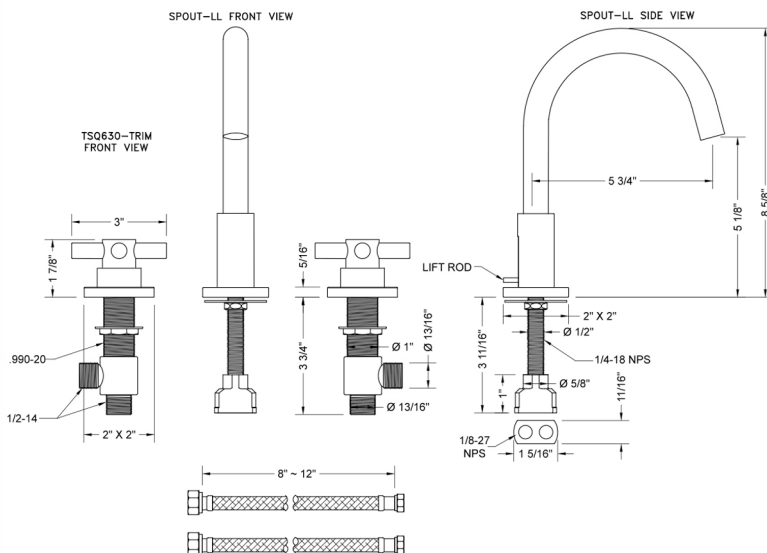

Uptown Contempo Faucet with Square Escutcheons & Low Contempo Cross Handles

Model #: 8881-TSQ630-

FEATURES:

- All brass 8" - 12" widespread faucet includes brass pop-up drain with overflow
- 1/4 turn ceramic valves
- Swivel Spout (For Stationary Spout option, contact JACLO)
- Available Flow Rates: 1.5, 1.2 & 0.5 GPM. Additional flow rate (aerator) options available. Contact JACLO.
- 5 3/4" spout reach
- Spout Hole Size Min-Max: 1 1/2" - 1 7/8"
- Valve Hole Size Min-Max: 1 1/8" - 1 5/8"

AVAILABLE FINISHES:

Polished Chrome (PCH)	Satin Chrome (SC)	Bronze Umber (BU)
Satin Nickel (SN)	Pewter (PEW)	Caramel Bronze (CB)
Polished Nickel (PN)	Antique Brass (AB)	Antique Copper (ACU)
Oil-Rubbed Bronze (ORB)	Polished Brass (PB)	Polished Copper (PCU)
Vintage Bronze (VB)	Satin Brass (SB)	Matte Black (MBK)
Satin Gold (SG)	Polished Gold (PG)	Black Nickel (BKN)
Bombay Gold (BG)	Jewelers Gold (JG)	Europa Bronze (EB)
White (WH)	Sedona Beige (SDB)	Tristan Brass (TB)
Unlacquered Brass (ULB)	Satin Cooper (SCU)	

SPECIFICATION DRAWING:

AVAILABLE HANDLES:

COMPLIANCES:

Complies with: ASME A112.18.1-2012/CSA B125.1-12