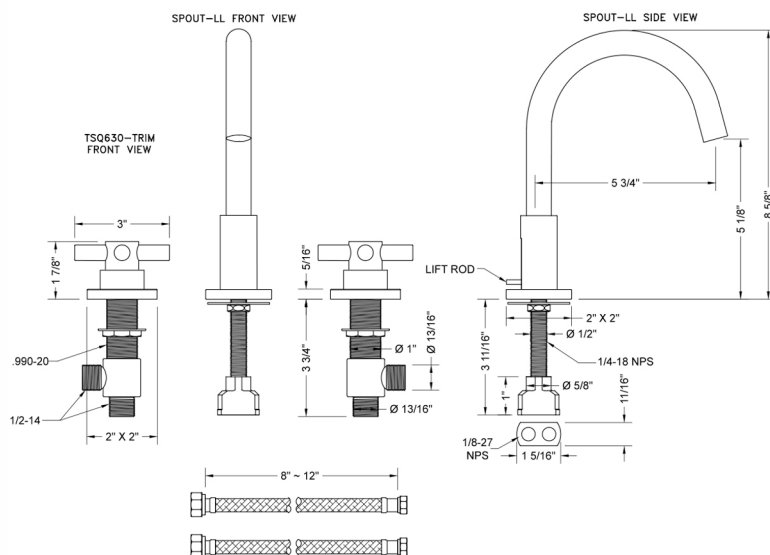

Uptown Contempo Faucet with Square Escutcheons & Low Contempo Cross Handles & Fully Polished & Plated Pop-Up Drain

Model #: 8881-TSQ630-836-

FEATURES:

- All brass 8" - 12" widespread faucet includes brass pop-up drain with fully polished & plated overflow
- 1/4 turn ceramic valves
- Swivel Spout (For Stationary Spout option, contact JACLO)
- Available Flow Rates: 1.5, 1.2 & 0.5 GPM. Additional flow rate (aerator) options available. Contact JACLO.
- 5 3/4" spout reach
- Spout Hole Size: 1 1/2" - 1 7/8"
- Valve Hole Size: 1 1/8" - 1 5/8"

AVAILABLE FINISHES:

Polished Chrome (PCH)	Satin Chrome (SC)	Bronze Umber (BU)
Satin Nickel (SN)	Pewter (PEW)	Caramel Bronze (CB)
Polished Nickel (PN)	Antique Brass (AB)	Antique Copper (ACU)
Oil-Rubbed Bronze (ORB)	Polished Brass (PB)	Polished Copper (PCU)
Vintage Bronze (VB)	Satin Brass (SB)	Matte Black (MBK)
Satin Gold (SG)	Polished Gold (PG)	Black Nickel (BKN)
Bombay Gold (BG)	Jewelers Gold (JG)	Europa Bronze (EB)
White (WH)	Sedona Beige (SDB)	Tristan Brass (TB)
Unlacquered Brass (ULB)	Satin Cooper (SCU)	

SPECIFICATION DRAWING:

AVAILABLE HANDLES:

COMPLIANCES:

Complies with: ASME A112.18.1-2012/CSA B125.1-12