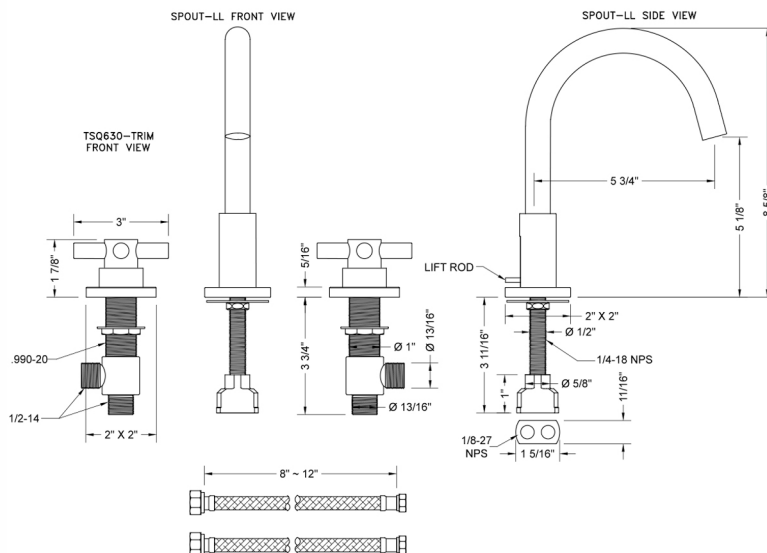

Uptown Contempo Faucet with Square Escutcheons & Low Contempo Cross Handles- 1.2 GPM

Model #: 8881-TSQ630-1.2-

FEATURES:

- All brass 8" - 12" widespread faucet includes brass pop-up drain with overflow
- 1/4 turn ceramic valves
- Swivel Spout (For Stationary Spout option, contact JACLO)
- Available Flow Rates: 1.5, 1.2 & 0.5 GPM. Additional flow rate (aerator) options available. Contact JACLO.
- 5 3/4" spout reach
- Spout Hole Size: 1 1/2" - 1 7/8"
- Valve Hole Size: 1 1/8" - 1 5/8"

SPECIFICATION DRAWING:

AVAILABLE HANDLES:

COMPLIANCES:

CEC

Complies with: ASME A112.18.1-2012/CSA B125.1-12