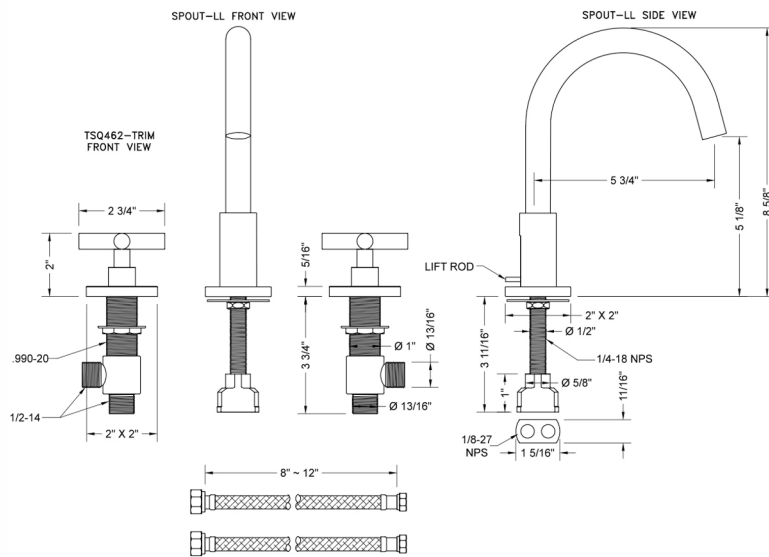

Uptown Contempo Faucet with Square Escutcheons & Contempo Slim Cross Handles & Fully Polished & Plated Pop-Up Drain

Model #: 8881-TSQ462-836-

FEATURES:

- All brass 8" - 12" widespread faucet includes brass pop-up drain with fully polished & plated overflow
- 1/4 turn ceramic valves
- Swivel Spout (For Stationary Spout option, contact JACLO)
- Available Flow Rates: 1.5, 1.2 & 0.5 GPM. Additional flow rate (aerator) options available. Contact JACLO.
- 5 3/4" spout reach
- Spout Hole Size: 1 1/2" - 1 7/8"
- Valve Hole Size: 1 1/8" - 1 5/8"

AVAILABLE FINISHES:

Polished Chrome (PCH)	Satin Chrome (SC)	Bronze Umber (BU)
Satin Nickel (SN)	Pewter (PEW)	Caramel Bronze (CB)
Polished Nickel (PN)	Antique Brass (AB)	Antique Copper (ACU)
Oil-Rubbed Bronze (ORB)	Polished Brass (PB)	Polished Copper (PCU)
Vintage Bronze (VB)	Satin Brass (SB)	Matte Black (MBK)
Satin Gold (SG)	Polished Gold (PG)	Black Nickel (BKN)
Bombay Gold (BG)	Jewelers Gold (JG)	Europa Bronze (EB)
White (WH)	Sedona Beige (SDB)	Tristan Brass (TB)
Unlacquered Brass (ULB)	Satin Cooper (SCU)	

SPECIFICATION DRAWING:

AVAILABLE HANDLES:

COMPLIANCES:

Complies with: ASME A112.18.1-2012/CSA B125.1-12