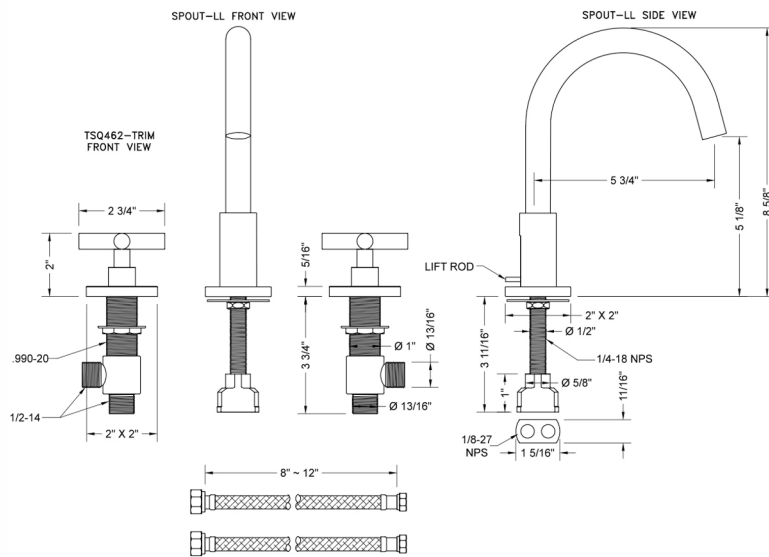

SPECIFICATION DRAWING: