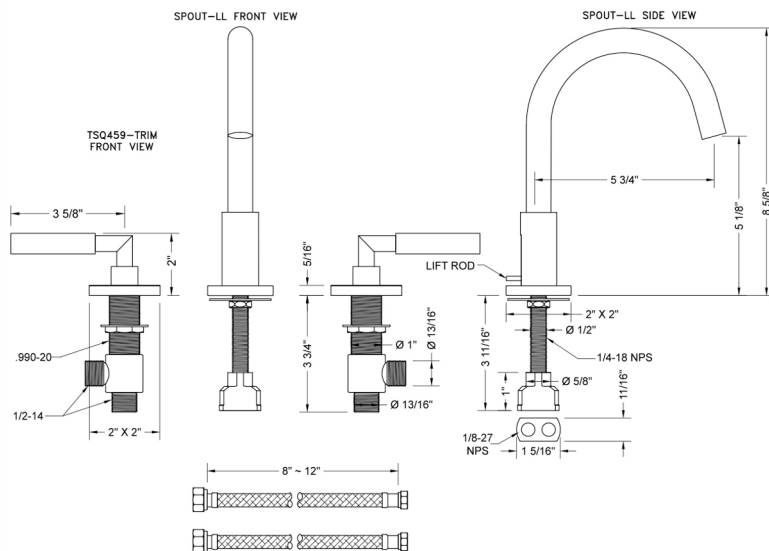

Uptown Contempo Faucet with Square Escutcheons & Slim Lever Handles

Model #: 8881-TSQ459-

FEATURES:

- All brass 8" - 12" widespread faucet includes brass pop-up drain with overflow
- 1/4 turn ceramic valves
- Swivel Spout (For Stationary Spout option, contact JACLO)
- Available Flow Rates: 1.5, 1.2 & 0.5 GPM. Additional flow rate (aerator) options available. Contact JACLO.
- 5 3/4" spout reach
- Spout Hole Size Min-Max: 1 1/2" - 1 7/8"
- Valve Hole Size Min-Max: 1 1/8" - 1 5/8"
- ADA Compliant Levers

AVAILABLE FINISHES:

Polished Chrome (PCH)	Satin Chrome (SC)	Bronze Umber (BU)
Satin Nickel (SN)	Pewter (PEW)	Caramel Bronze (CB)
Polished Nickel (PN)	Antique Brass (AB)	Antique Copper (ACU)
Oil-Rubbed Bronze (ORB)	Polished Brass (PB)	Polished Copper (PCU)
Vintage Bronze (VB)	Satin Brass (SB)	Matte Black (MBK)
Satin Gold (SG)	Polished Gold (PG)	Black Nickel (BKN)
Bombay Gold (BG)	Jewelers Gold (JG)	Europa Bronze (EB)
White (WH)	Sedona Beige (SDB)	Tristan Brass (TB)
Unlacquered Brass (ULB)	Satin Cooper (SCU)	

SPECIFICATION DRAWING:

AVAILABLE HANDLES:

COMPLIANCES:

Complies with: ASME A112.18.1-2012/CSA B125.1-12