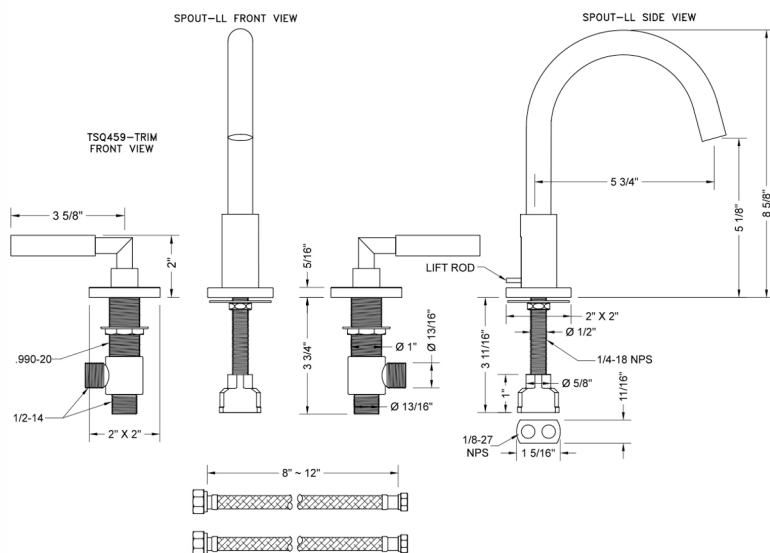

## FEATURES:

- All brass 8" - 12" widespread faucet includes brass pop-up drain with fully polished & plated overflow
- 1/4 turn ceramic valves
- Swivel Spout (For Stationary Spout option, contact JACLO)
- Available Flow Rates: 1.5, 1.2 & 0.5 GPM. Additional flow rate (aerator) options available. Contact JACLO.
- 5 3/4" spout reach
- Spout Hole Size: 1 1/2" - 1 7/8"
- Valve Hole Size: 1 1/8" - 1 5/8"
- ADA Compliant Levers

## SPECIFICATION DRAWING: