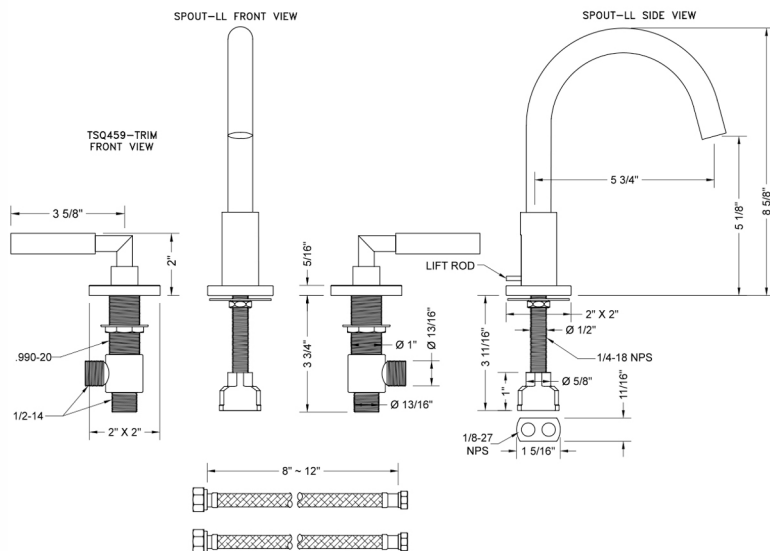

SPECIFICATION DRAWING: