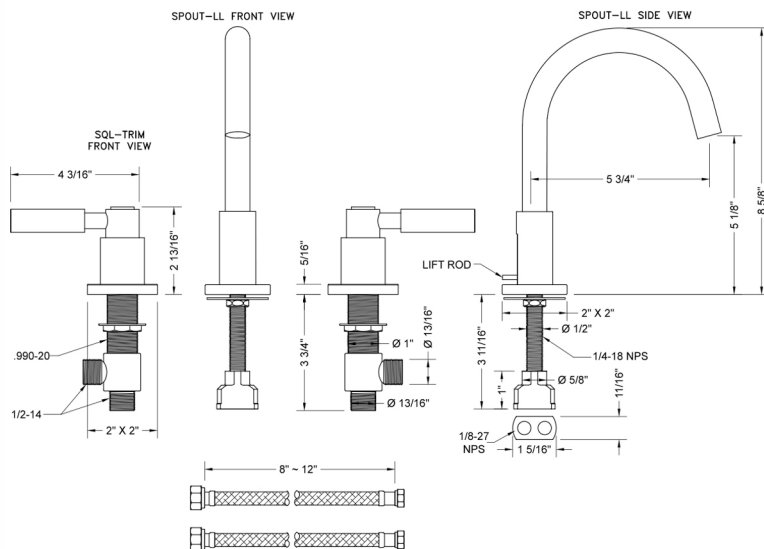

Uptown Contempo Faucet with Square Escutcheons & Lever Handles

Model #: 8881-SQL-

FEATURES:

- All brass 8" - 12" widespread faucet includes brass pop-up drain with overflow
- 1/4 turn ceramic valves
- Swivel Spout (For Stationary Spout option, contact JACLO)
- Available Flow Rates: 1.5, 1.2 & 0.5 GPM. Additional flow rate (aerator) options available. Contact JACLO.
- 5 3/4" spout reach
- Spout Hole Size Min-Max: 1 1/2" - 1 7/8"
- Valve Hole Size Min-Max: 1 1/8" - 1 5/8"
- ADA Compliant Levers

AVAILABLE FINISHES:

Polished Chrome (PCH)	Satin Chrome (SC)	Bronze Umber (BU)
Satin Nickel (SN)	Pewter (PEW)	Caramel Bronze (CB)
Polished Nickel (PN)	Antique Brass (AB)	Antique Copper (ACU)
Oil-Rubbed Bronze (ORB)	Polished Brass (PB)	Polished Copper (PCU)
Vintage Bronze (VB)	Satin Brass (SB)	Matte Black (MBK)
Satin Gold (SG)	Polished Gold (PG)	Black Nickel (BKN)
Bombay Gold (BG)	Jewelers Gold (JG)	Europa Bronze (EB)
White (WH)	Sedona Beige (SDB)	Tristan Brass (TB)
Unlacquered Brass (ULB)	Satin Cooper (SCU)	

SPECIFICATION DRAWING:

AVAILABLE HANDLES:

COMPLIANCES:

Complies with: ASME A112.18.1-2012/CSA B125.1-12