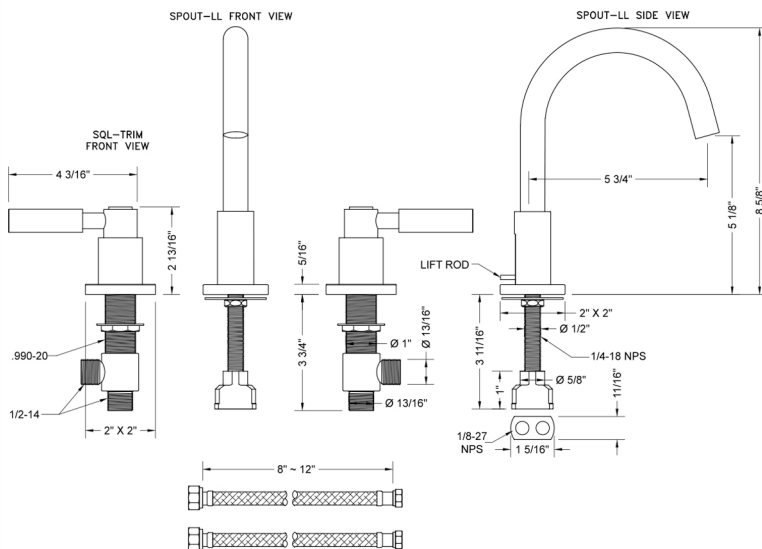

Uptown Contempo Faucet with Square Escutcheons & Lever Handles

-1.2 GPM

Model #: 8881-SQL-1.2-

FEATURES:

- All brass 8" - 12" widespread faucet includes brass pop-up drain with overflow
- 1/4 turn ceramic valves
- Swivel Spout (For Stationary Spout option, contact JACLO)
- Available Flow Rates: 1.5, 1.2 & 0.5 GPM. Additional flow rate (aerator) options available. Contact JACLO.
- 5 3/4" spout reach
- Spout Hole Size Min-Max: 1 1/2" - 1 7/8"
- Valve Hole Size Min-Max: 1 1/8" - 1 5/8"
- ADA Compliant Levers

SPECIFICATION DRAWING:

AVAILABLE HANDLES:

COMPLIANCES:

CEC

Complies with: ASME A112.18.1-2012/CSA B125.1-12