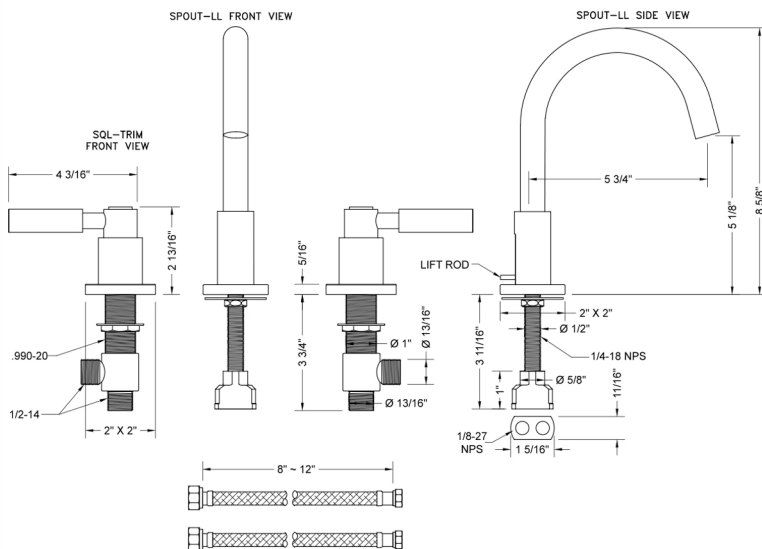

Uptown Contempo Faucet with Square Escutcheons & Lever Handles- 0.5 GPM

Model #: 8881-SQL-0.5-

FEATURES:

- All brass 8" - 12" widespread faucet includes brass pop-up drain with overflow
- 1/4 turn ceramic valves
- Swivel Spout (For Stationary Spout option, contact JACLO)
- Available Flow Rates: 1.5, 1.2 & 0.5 GPM. Additional flow rate (aerator) options available. Contact JACLO.
- 5 3/4" spout reach
- Spout Hole Size Min-Max: 1 1/2" - 1 7/8"
- Valve Hole Size Min-Max: 1 1/8" - 1 5/8"
- ADA Compliant Levers

SPECIFICATION DRAWING:

AVAILABLE HANDLES:

COMPLIANCES: