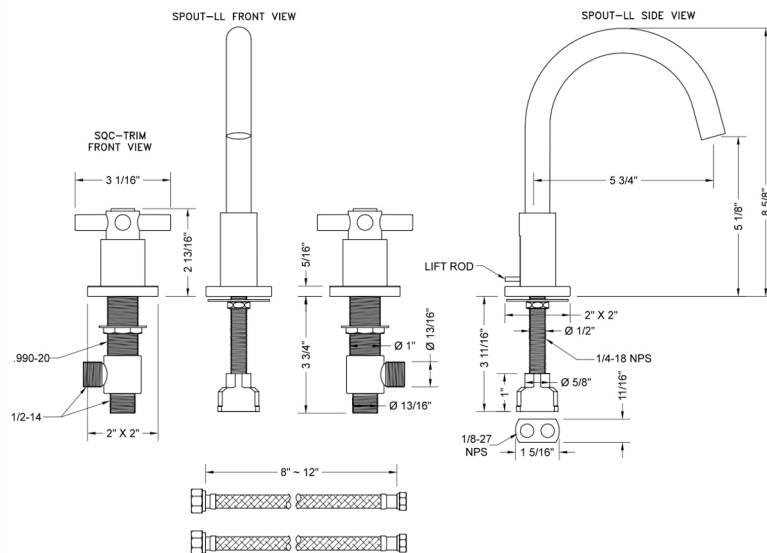

# Uptown Contempo Faucet with Square Escutcheons & Contempo Cross Handles & Fully Polished & Plated Pop-Up Drain

**Model #: 8881-SQC-836-**

## FEATURES:

- All brass 8" - 12" widespread faucet includes brass pop-up drain with fully polished & plated overflow
- 1/4 turn ceramic valves
- Swivel Spout (For Stationary Spout option, contact JACLO)
- Available Flow Rates: 1.5, 1.2 & 0.5 GPM. Additional flow rate (aerator) options available. Contact JACLO.
- 5 3/4" spout reach
- Spout Hole Size: 1 1/2" - 1 7/8"
- Valve Hole Size: 1 1/8" - 1 5/8"

## SPECIFICATION DRAWING: