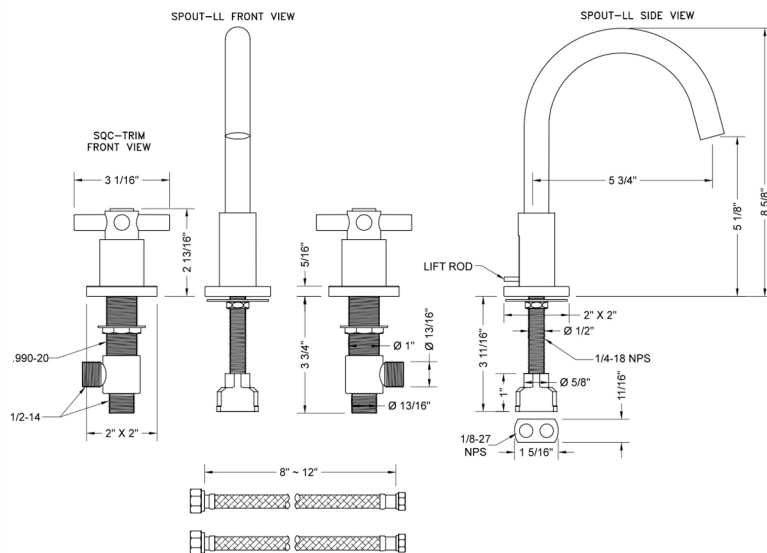

Uptown Contempo Faucet with Square Escutcheons & Contempo Cross Handles -1.2 GPM

Model #: 8881-SQC-1.2-

FEATURES:

- All brass 8" - 12" widespread faucet includes brass pop-up drain with overflow
- 1/4 turn ceramic valves
- Swivel Spout (For Stationary Spout option, contact JACLO)
- Available Flow Rates: 1.5, 1.2 & 0.5 GPM. Additional flow rate (aerator) options available. Contact JACLO.
- 5 3/4" spout reach
- Spout Hole Size: 1 1/2" - 1 7/8"
- Valve Hole Size: 1 1/8" - 1 5/8"

SPECIFICATION DRAWING:

AVAILABLE HANDLES:

COMPLIANCES:

CEC

Complies with: ASME A112.18.1-2012/CSA B125.1-12