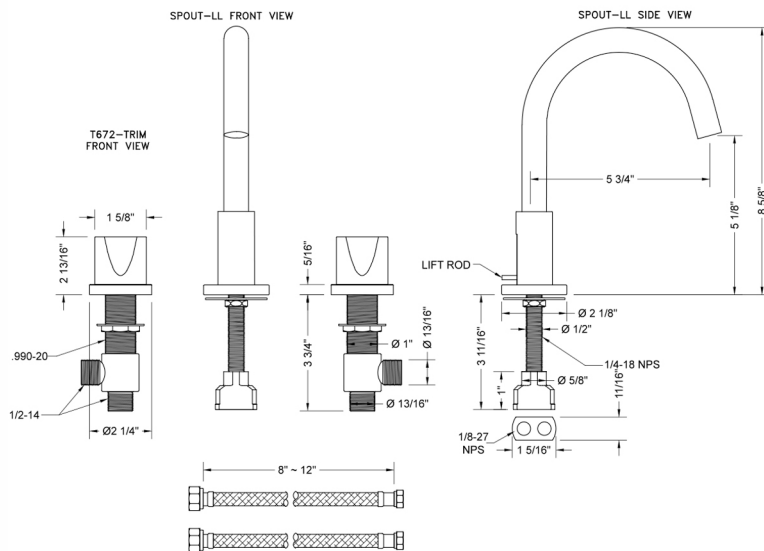

Uptown Contempo Faucet with Round Escutcheons & Thumb Handles -1.2 GPM

Model #: 8880-T672-1.2-

FEATURES:

- All brass 8" - 12" widespread faucet includes brass pop-up drain with overflow
- 1/4 turn ceramic valves
- Swivel Spout (For Stationary Spout option, contact JACLO)
- Available Flow Rates: 1.5, 1.2 & 0.5 GPM. Additional flow rate (aerator) options available. Contact JACLO.
- 5 3/4" spout reach
- Spout Hole Size: 1 1/2" - 1 7/8"
- Valve Hole Size: 1 1/8" - 1 5/8"

SPECIFICATION DRAWING:

AVAILABLE HANDLES:

COMPLIANCES:

CEC

Complies with: ASME A112.18.1-2012/CSA B125.1-12