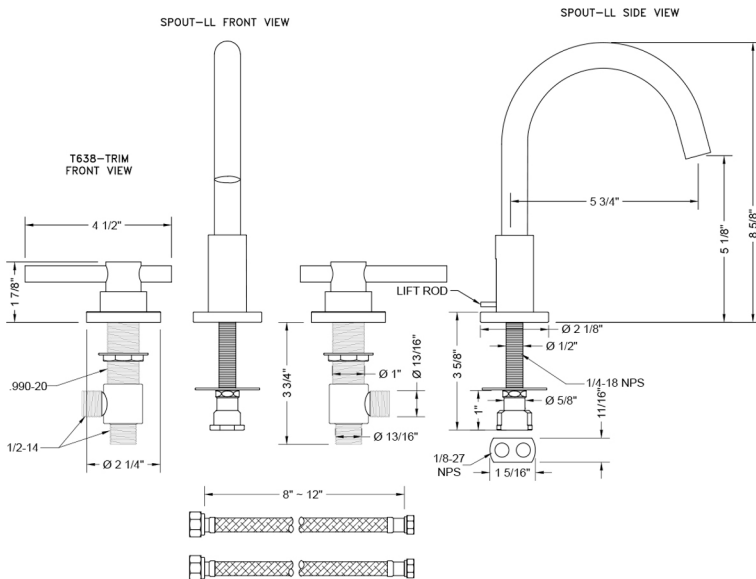

Uptown Contempo Faucet with Round Escutcheons & Peg Lever Handles -1.2 GPM

Model #: 8880-T638-1.2-

FEATURES:

- All brass 8" - 12" widespread faucet includes brass pop-up drain with overflow
- 1/4 turn ceramic valves
- Swivel Spout (For Stationary Spout option, contact JACLO)
- Available Flow Rates: 1.5, 1.2 & 0.5 GPM. Additional flow rate (aerator) options available. Contact JACLO.
- 5 3/4" spout reach
- Spout Hole Size: 1 1/2" - 1 7/8"
- Valve Hole Size: 1 1/8" - 1 5/8"
- ADA Compliant Levers

SPECIFICATION DRAWING:

AVAILABLE HANDLES:

COMPLIANCES:

CEC

Complies with: ASME A112.18.1-2012/CSA B125.1-12