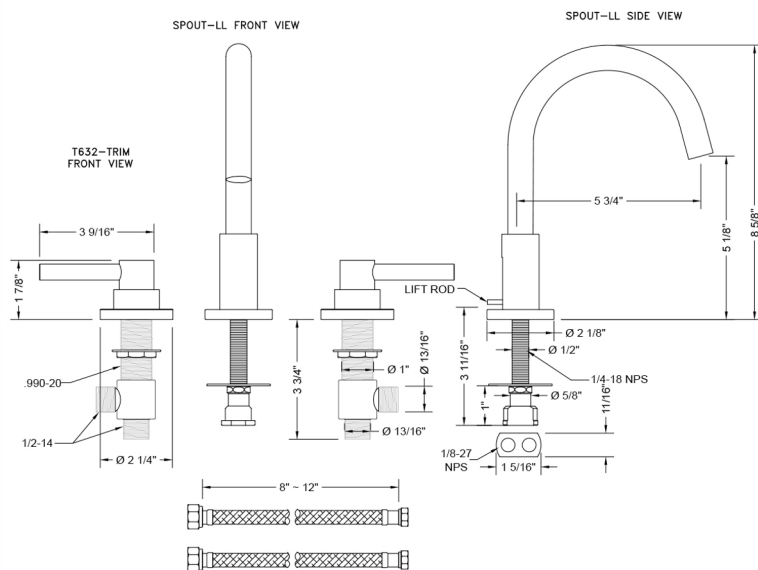

Uptown Contempo Faucet with Round Escutcheons & Low Contempo Lever Handles

Model #: 8880-T632-

FEATURES:

- All brass 8" - 12" widespread faucet includes brass pop-up drain with overflow
- 1/4 turn ceramic valves
- Swivel Spout (For Stationary Spout option, contact JACLO)
- Available Flow Rates: 1.5, 1.2 & 0.5 GPM. Additional flow rate (aerator) options available. Contact JACLO.
- 5 3/4" spout reach
- Spout Hole Size Min-Max: 1 1/2" - 1 7/8"
- Valve Hole Size Min-Max: 1 1/8" - 1 5/8"
- ADA Compliant Levers

AVAILABLE FINISHES:

Polished Chrome (PCH)	Satin Chrome (SC)	Bronze Umber (BU)
Satin Nickel (SN)	Pewter (PEW)	Caramel Bronze (CB)
Polished Nickel (PN)	Antique Brass (AB)	Antique Copper (ACU)
Oil-Rubbed Bronze (ORB)	Polished Brass (PB)	Polished Copper (PCU)
Vintage Bronze (VB)	Satin Brass (SB)	Matte Black (MBK)
Satin Gold (SG)	Polished Gold (PG)	Black Nickel (BKN)
Bombay Gold (BG)	Jewelers Gold (JG)	Europa Bronze (EB)
White (WH)	Sedona Beige (SDB)	Tristan Brass (TB)
Unlacquered Brass (ULB)	Satin Cooper (SCU)	

SPECIFICATION DRAWING:

AVAILABLE HANDLES:

COMPLIANCES:

Complies with: ASME A112.18.1-2012/CSA B125.1-12