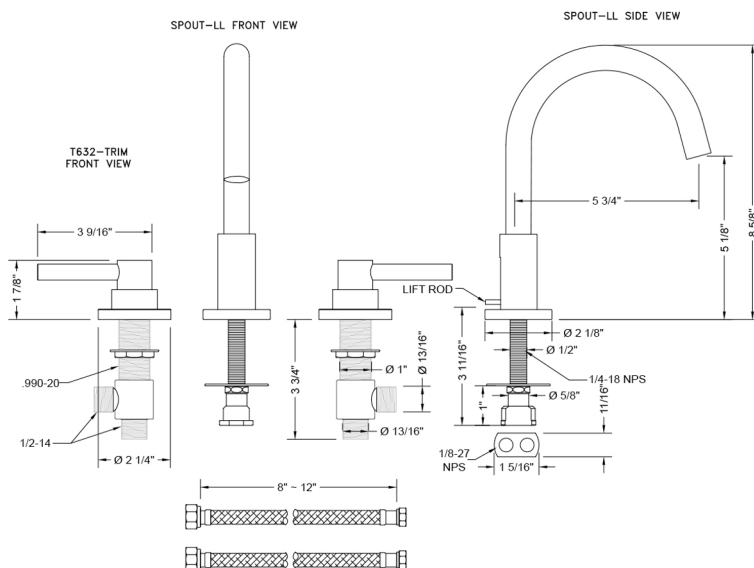

## FEATURES:

- All brass 8" - 12" widespread faucet includes brass pop-up drain with fully polished & plated overflow
- 1/4 turn ceramic valves
- Swivel Spout (For Stationary Spout option, contact JACLO)
- Available Flow Rates: 1.5, 1.2 & 0.5 GPM. Additional flow rate (aerator) options available. Contact JACLO.
- 5 3/4" spout reach
- Spout Hole Size: 1 1/2" - 1 7/8"
- Valve Hole Size: 1 1/8" - 1 5/8"
- ADA Compliant Levers

## SPECIFICATION DRAWING: