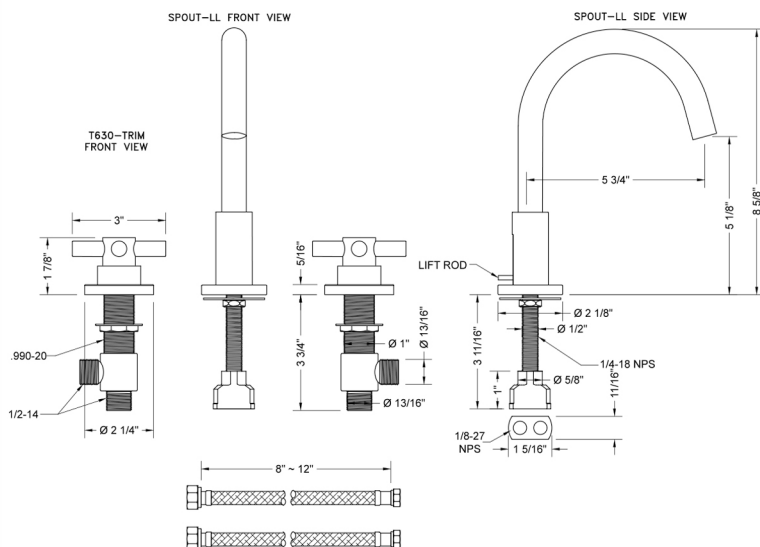

## FEATURES:

- All brass 8" - 12" widespread faucet includes brass pop-up drain with fully polished & plated overflow
- 1/4 turn ceramic valves
- Swivel Spout (For Stationary Spout option, contact JACLO)
- Available Flow Rates: 1.5, 1.2 & 0.5 GPM. Additional flow rate (aerator) options available. Contact JACLO.
- 5 3/4" spout reach
- Spout Hole Size: 1 1/2" - 1 7/8"
- Valve Hole Size: 1 1/8" - 1 5/8"

## SPECIFICATION DRAWING: