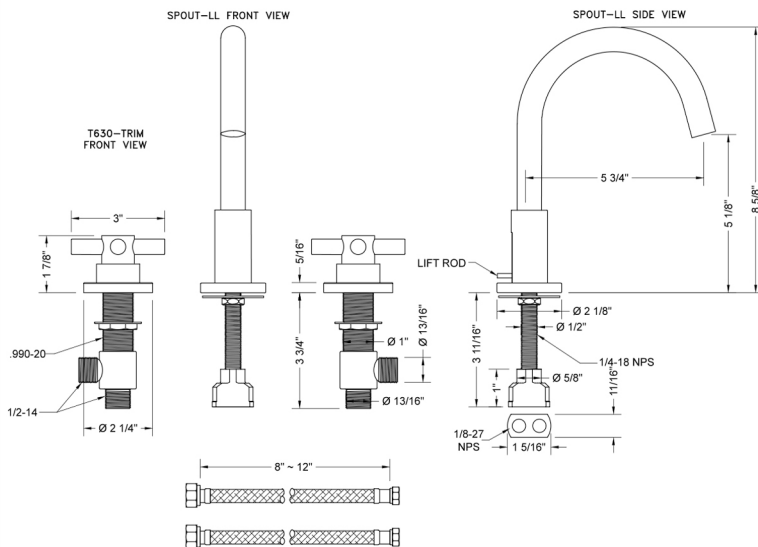

Uptown Contempo Faucet with Round Escutcheons & Low Contempo Cross Handles -1.2 GPM

Model #: 8880-T630-1.2-

FEATURES:

- All brass 8" - 12" widespread faucet includes brass pop-up drain with overflow
- 1/4 turn ceramic valves
- Swivel Spout (For Stationary Spout option, contact JACLO)
- Available Flow Rates: 1.5, 1.2 & 0.5 GPM. Additional flow rate (aerator) options available. Contact JACLO.
- 5 3/4" spout reach
- Spout Hole Size: 1 1/2" - 1 7/8"
- Valve Hole Size: 1 1/8" - 1 5/8"

SPECIFICATION DRAWING:

AVAILABLE HANDLES:

COMPLIANCES:

CEC

Complies with: ASME A112.18.1-2012/CSA B125.1-12