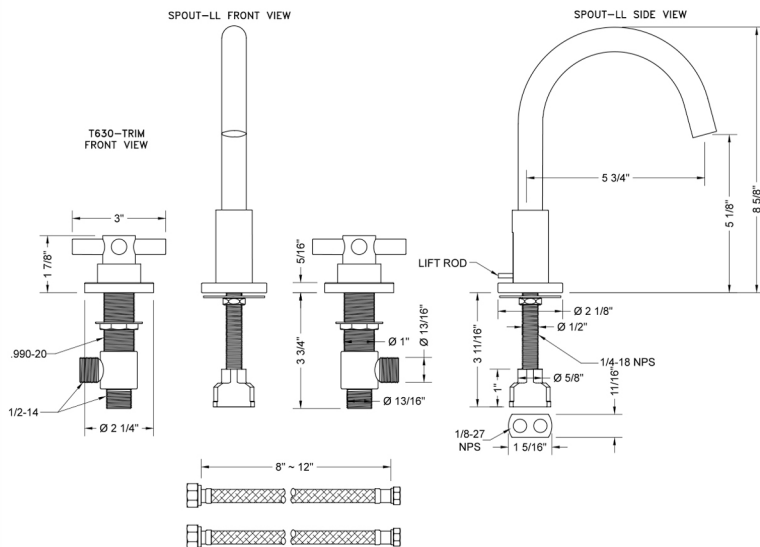

Uptown Contempo Faucet with Round Escutcheons & Low Contempo Cross Handles- 0.5 GPM

Model #: 8880-T630-0.5-

FEATURES:

- All brass 8" - 12" widespread faucet includes brass pop-up drain with overflow
- 1/4 turn ceramic valves
- Swivel Spout (For Stationary Spout option, contact JACLO)
- Available Flow Rates: 1.5, 1.2 & 0.5 GPM. Additional flow rate (aerator) options available. Contact JACLO.
- 5 3/4" spout reach
- Spout Hole Size: 1 1/2" - 1 7/8"
- Valve Hole Size: 1 1/8" - 1 5/8"

SPECIFICATION DRAWING:

AVAILABLE HANDLES: