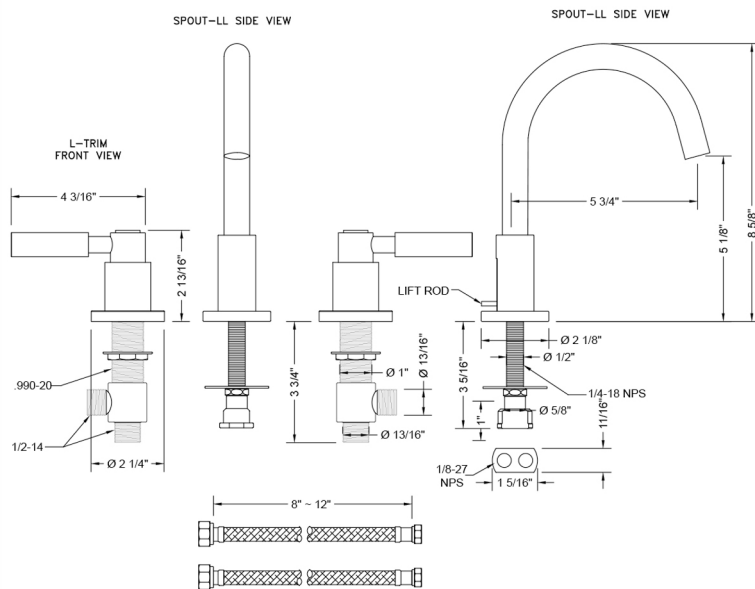

SPECIFICATION DRAWING: