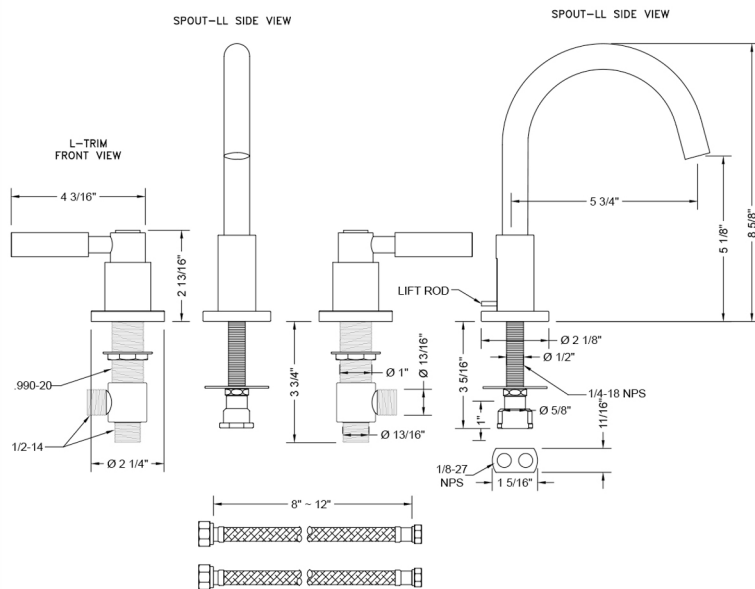

Uptown Contempo Faucet with Round Escutcheons & High Lever Handles - 1.2 GPM

Model #: 8880-L-1.2-

FEATURES:

- All brass 8" - 12" widespread faucet includes brass pop-up drain with overflow
- 1/4 turn ceramic valves
- Swivel Spout (For Stationary Spout option, contact JACLO)
- Available Flow Rates: 1.5, 1.2 & 0.5 GPM. Additional flow rate (aerator) options available. Contact JACLO.
- 5 3/4" spout reach
- Spout Hole Size: 1 1/2" - 1 7/8"
- Valve Hole Size: 1 1/8" - 1 5/8"
- ADA Compliant Levers

SPECIFICATION DRAWING:

AVAILABLE HANDLES:

COMPLIANCES:

CEC

Complies with: ASME A112.18.1-2012/CSA B125.1-12