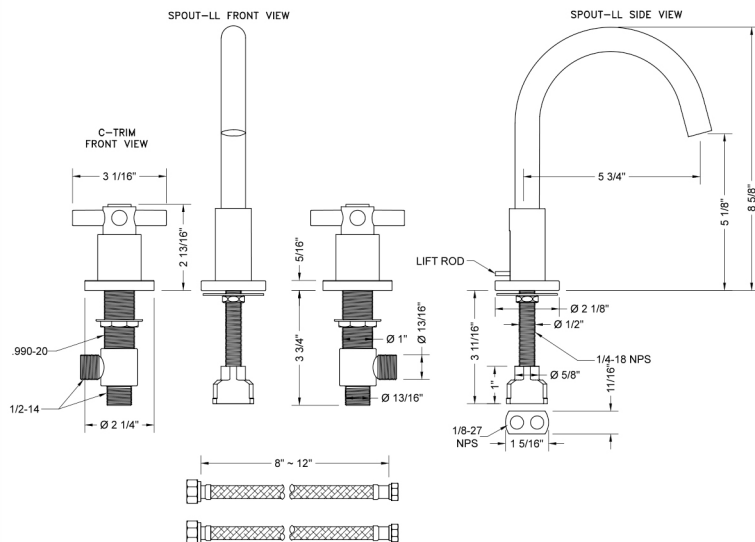

SPECIFICATION DRAWING: