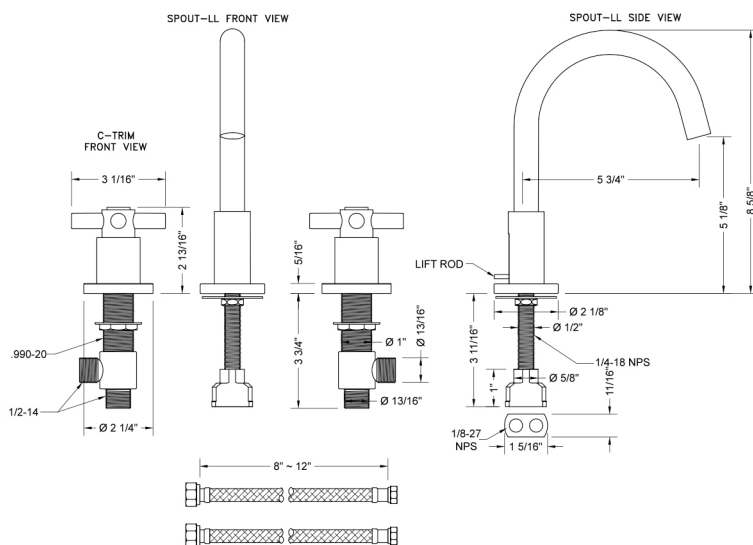

SPECIFICATION DRAWING:

AVAILABLE HANDLES:

COMPLIANCES:

Complies with: ASME A112.18.1-2012/CSA B125.1-12