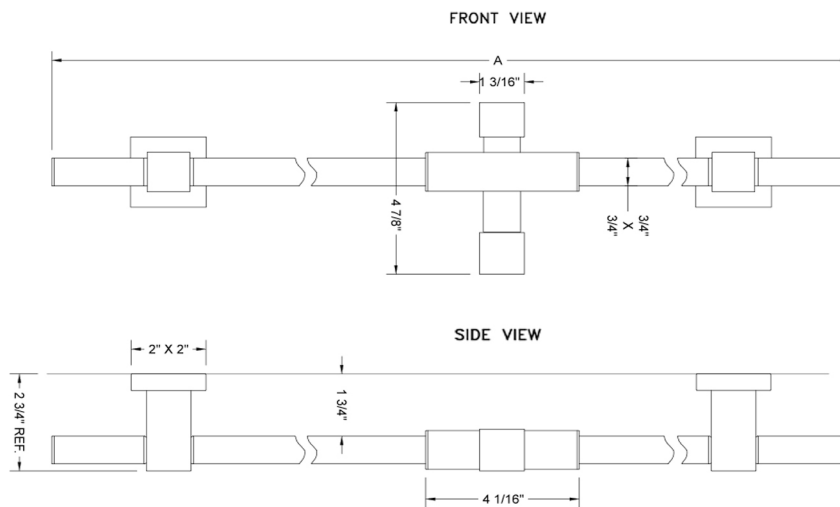

## 37" CUBIX® Deluxe Wall Bar

Model #: 8737-

### FEATURES:

- 37" Cubix® deluxe wall bar
- Unique 180° swiveling brass bar
- Specially designed friction slider adjusts to any height & maintains position
- Adjustable handshower height & angle (full rotation)
- Conical end of hose sits in holder
- Mounting hardware included

### SPECIFICATION DRAWING:

CUBIX® DELUXE WALL BAR (ADJUSTABLE HEIGHT & ANGLE)		
PART. #	DESCRIPTION	A
8724	SQUARE WALL BAR	24 1/2"
8730	SQUARE WALL BAR	30 1/2"
8737	SQUARE WALL BAR	37 1/2"