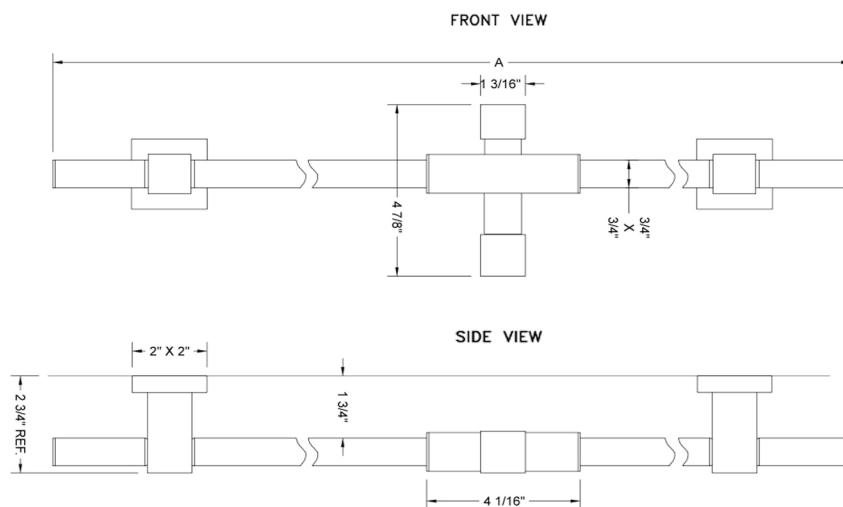

30" CUBIX® Deluxe Wall Bar

Model #: 8730-

FEATURES:

- 30" Cubix® deluxe wall bar
- Unique 180° swiveling brass bar
- Specially designed friction slider adjusts to any height & maintains position
- Adjustable handshower height & angle (full rotation)
- Conical end of hose sits in holder
- Mounting hardware included

SPECIFICATION DRAWING:

CUBIX® DELUXE WALL BAR (ADJUSTABLE HEIGHT & ANGLE)		
PART. #	DESCRIPTION	A
8724	SQUARE WALL BAR	24 1/2"
8730	SQUARE WALL BAR	30 1/2"
8737	SQUARE WALL BAR	37 1/2"