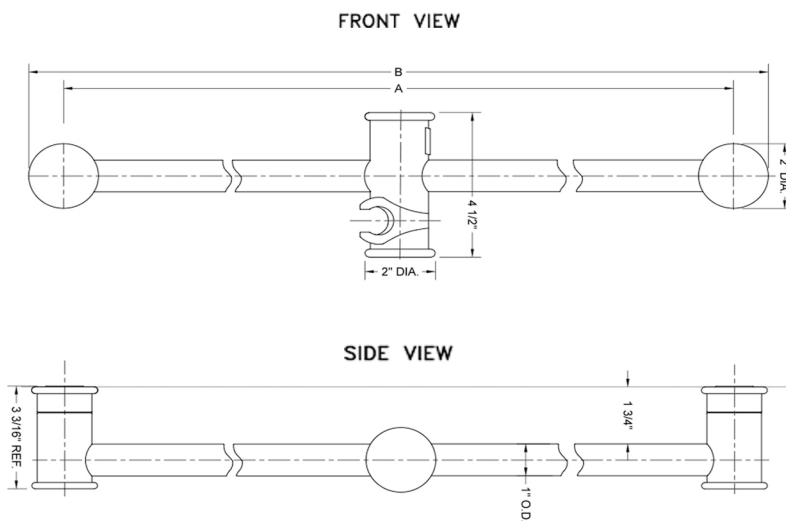

## 36" Contemporary Deluxe Wall Bar

**Model #: 8636-**

### FEATURES:

- 36" Deluxe brass contemporary wall bar
- Adjustable height & handshower angle
- Push button slider easily moves up & down & side to side
- Conical end of hose sits in holder
- Mounting hardware included
- No lip on posts

### SPECIFICATION DRAWING:

CONTEMPORARY DELUXE WALL BAR			
PART. #	DESCRIPTION	A	B
8628	28" WALL BAR	24"	26"
8636	36" WALL BAR	30"	32"