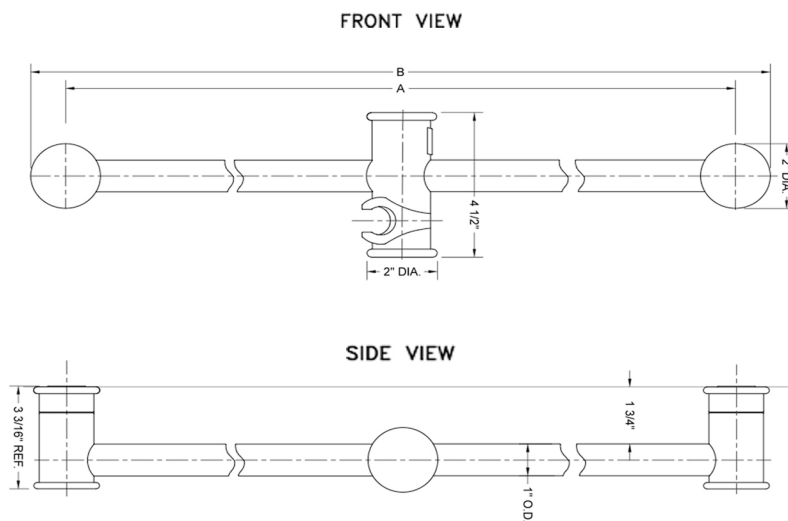

28" Contemporary Deluxe Wall Bar

Model #: 8628-

FEATURES:

- 28" Deluxe brass contemporary wall bar
- Adjustable height & handshower angle
- Push button slider easily moves up & down & side to side
- Conical end of hose sits in holder
- Mounting hardware included
- No lip on posts

SPECIFICATION DRAWING:

CONTEMPORARY DELUXE WALL BAR			
PART. #	DESCRIPTION	A	B
8628	28" WALL BAR	24"	26"
8636	36" WALL BAR	30"	32"