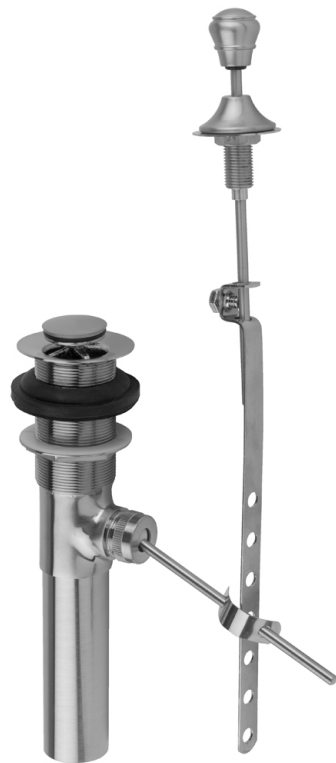

Counter Top "Pop-Up" Drains  
Model #: 83994-

**FEATURES:**

- Fully polished & plated
- Adjustable all brass stopper
- Designed for vessel sinks requiring counter top pop-up assembly
- Fits 1 1/2" sink opening
- Threads are unfinished in EB, MBK, SDB, TB & WH

**AVAILABLE FINISHES:**

Polished Chrome (PCH)	Satin Chrome (SC)	Bronze Umber (BU)
Satin Nickel (SN)	Pewter (PEW)	Caramel Bronze (CB)
Polished Nickel (PN)	Antique Brass (AB)	Antique Copper (ACU)
Oil-Rubbed Bronze (ORB)	Polished Brass (PB)	Polished Copper (PCU)
Vintage Bronze (VB)	Satin Brass (SB)	Matte Black (MBK)
Satin Gold (SG)	Polished Gold (PG)	Black Nickel (BKN)
Bombay Gold (BG)	Jewelers Gold (JG)	Europa Bronze (EB)
White (WH)	Sedona Beige (SDB)	Tristan Brass (TB)
Unlacquered Brass (ULB)	Satin Cooper (SCU)	