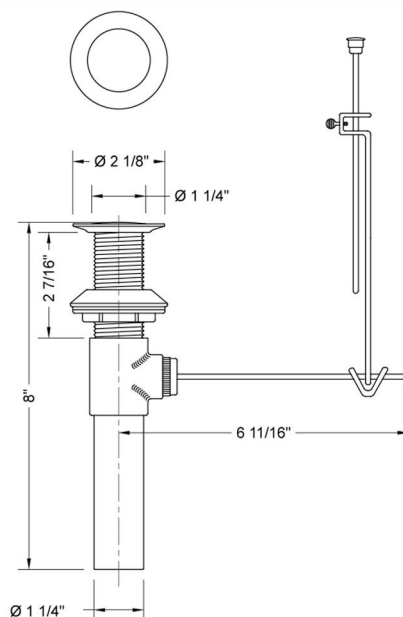

Fully Polished & Plated Pop-Up Lavatory Drain

Model #: 839-

FEATURES:

- Fully polished & plated
- Adjustable all brass stopper
- Fits 1 1/2" sink opening
- Without overflow

AVAILABLE FINISHES:

Polished Chrome (PCH)	Satin Chrome (SC)	Bronze Umber (BU)
Satin Nickel (SN)	Pewter (PEW)	Caramel Bronze (CB)
Polished Nickel (PN)	Antique Brass (AB)	Antique Copper (ACU)
Oil-Rubbed Bronze (ORB)	Polished Brass (PB)	Polished Copper (PCU)
Vintage Bronze (VB)	Satin Brass (SB)	Matte Black (MBK)
Satin Gold (SG)	Polished Gold (PG)	Black Nickel (BKN)
Bombay Gold (BG)	Jewelers Gold (JG)	Europa Bronze (EB)
White (WH)	Sedona Beige (SDB)	Tristan Brass (TB)
Unlacquered Brass (ULB)	Satin Cooper (SCU)	

SPECIFICATION DRAWING:

COMPLIANCES:

Complies with: ASME A112.18.2-2015/CSA B125.2-15